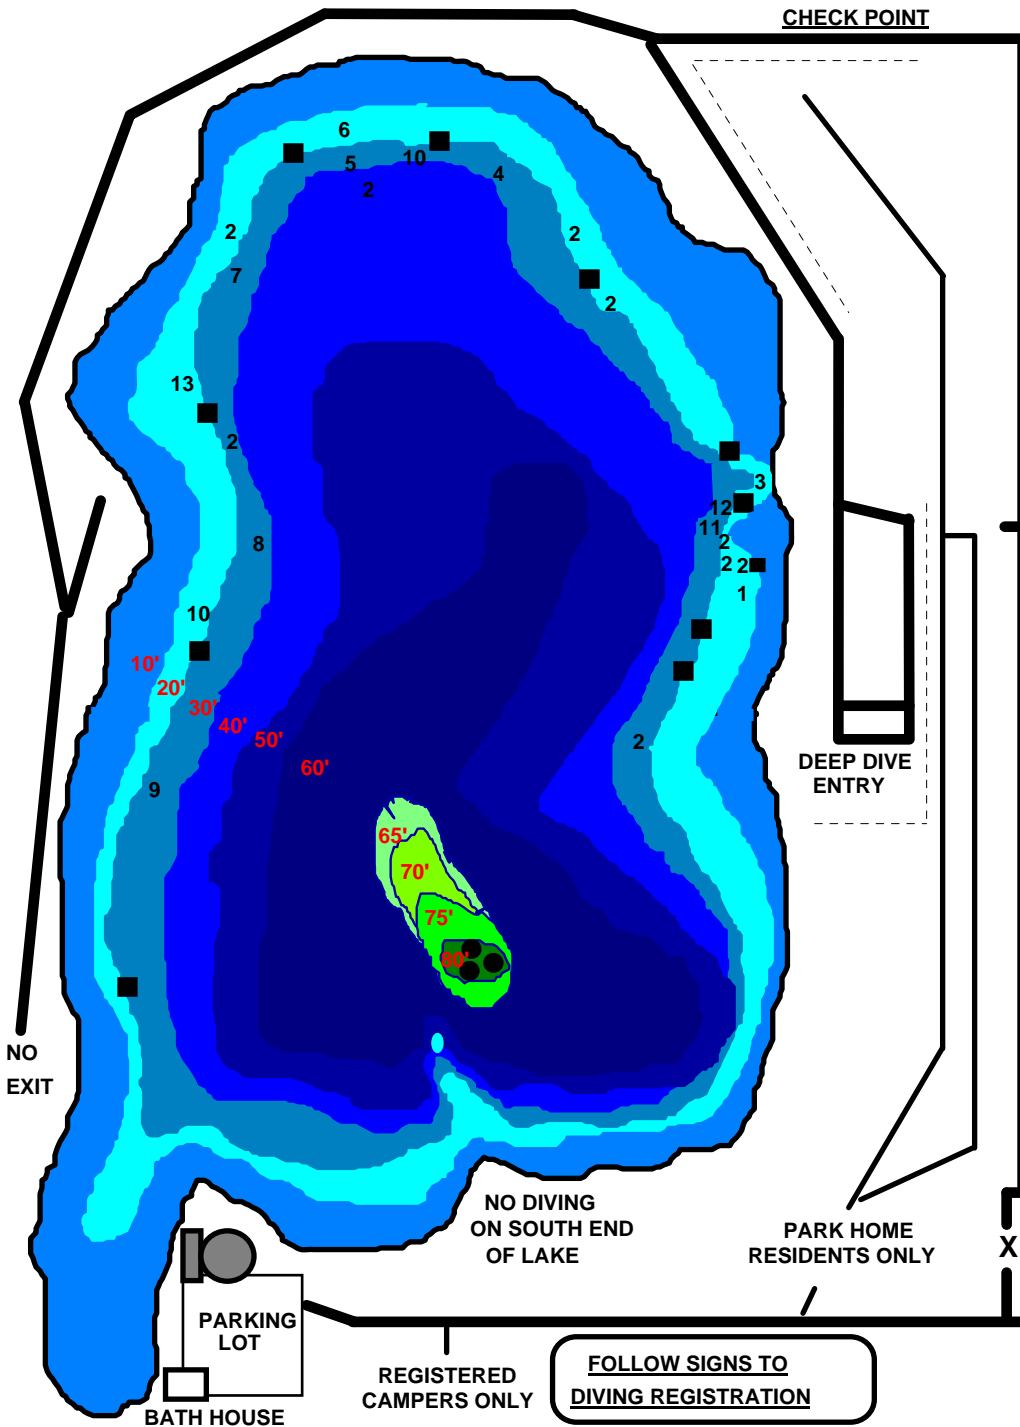

## DIVE / TRAINING SITES

- 1 STEP VAN
- 2 BOATS
- 3 SUBMARINE
- 4 SCHOOL BUS
- 5 M.D.S. LADY OF THE LAKE
- 6 R.R. TRACKS
- 7 M.D.S. "WALLY GATOR"
- 8 AIRPLANE
- 9 CONCRETE TILES
- 10 CABIN CRUISERS
- 11 "THORA ANN"
- 12 PATROL BOAT
- 13 "STEAM" SHOVEL
- TRAINING PLATFORMS
- DEEP DIVE PLATFORMS

ABSOLUTELY NO  
SWIMMING  
OR  
WADING

PLEASE  
DRIVE SLOWLY

PLEASE READ  
YOUR  
RECEIPT CARD

**EVERYONE**  
ENTERING  
THE  
DIVING AREA  
MUST REGISTER &  
PURCHASE A PASS

**ENTER DIVE AREA  
HERE  
AFTER REGISTERING**

**FOLLOW SIGNS TO  
DIVING REGISTRATION**

FROM  
FRONTAGE  
ROAD /  
HIGHWAY 251