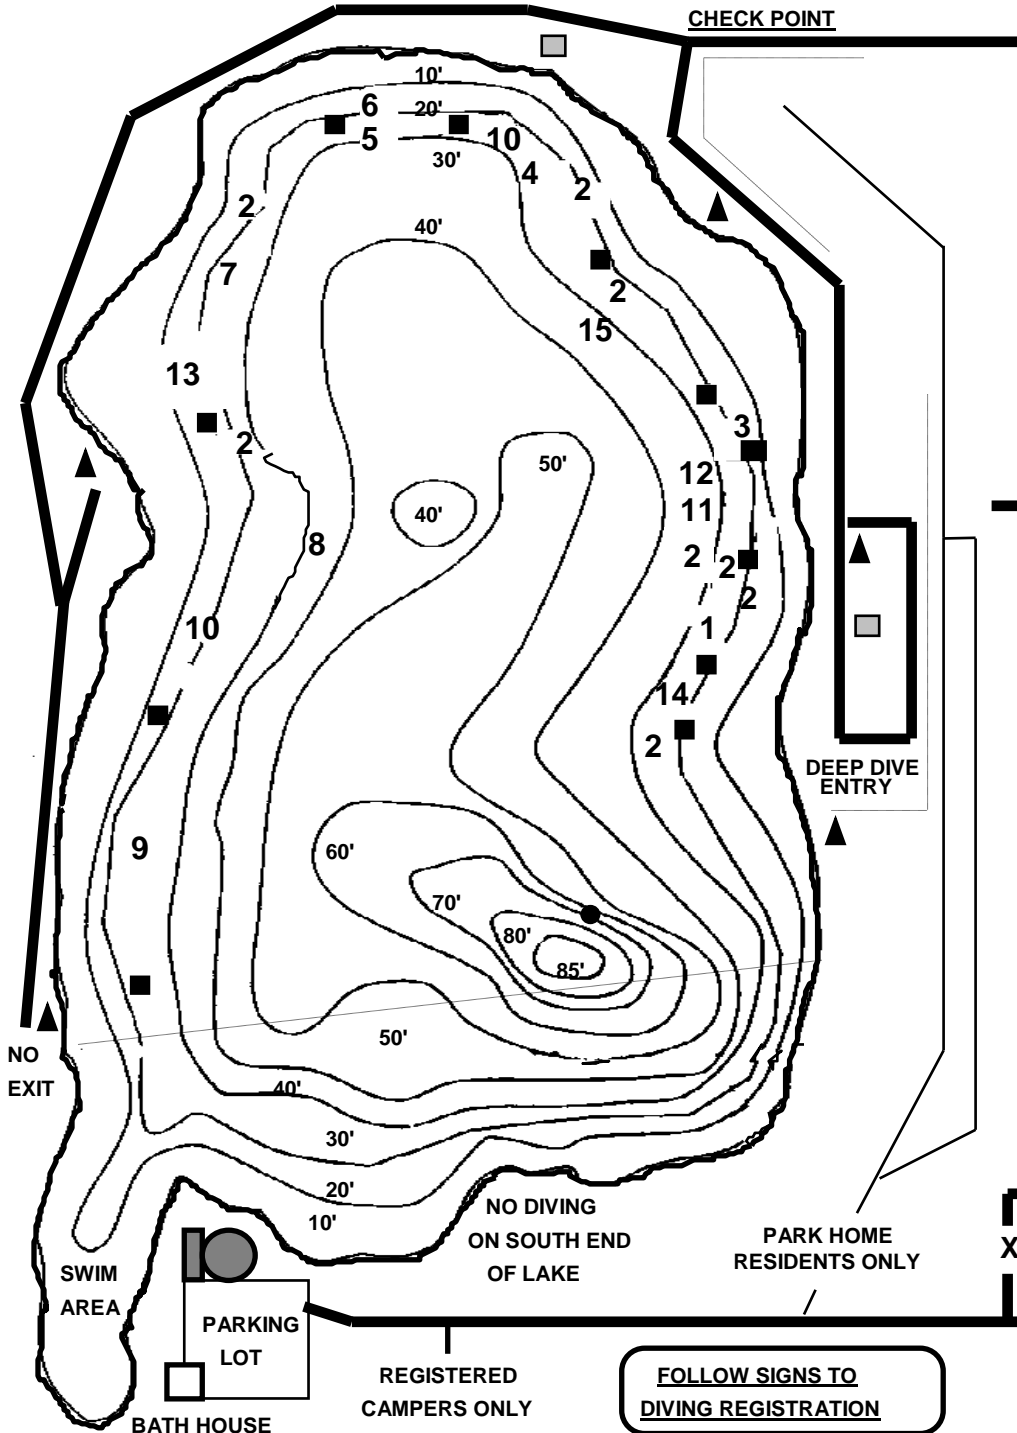

## DIVE / TRAINING SITES

- 1 STEP VAN
- 2 BOATS
- 3 SUBMARINE
- 4 SCHOOL BUS
- 5 M.D.S. LADY OF THE LAKE
- 6 R.R. TRACKS
- 7 M.D.S. "WALLY GATOR"
- 8 AIRPLANE
- 9 CONCRETE TILES
- 10 CABIN CRUISERS
- 11 "THORA ANN"
- 12 PATROL BOAT
- 13 "STEAM" SHOVEL
- 14 "THE WINDJAMMER"
- 15 "THE CLARK"

- TRAINING PLATFORMS
- DEEP DIVE PLATFORM
- LARGE GROUP PAVILIONS
- ▲ SMALL GROUP PAVILIONS

ABSOLUTELY NO  
SWIMMING  
OR  
WADING

PLEASE READ  
YOUR  
RECEIPT CARD

**EVERYONE**  
ENTERING  
THE  
DIVING AREA  
MUST REGISTER &  
PURCHASE A PASS

ENTER DIVE AREA  
HERE  
AFTER REGISTERING

FROM  
FRONTAGE  
ROAD /  
HIGHWAY 251

**FOLLOW SIGNS TO  
DIVING REGISTRATION**